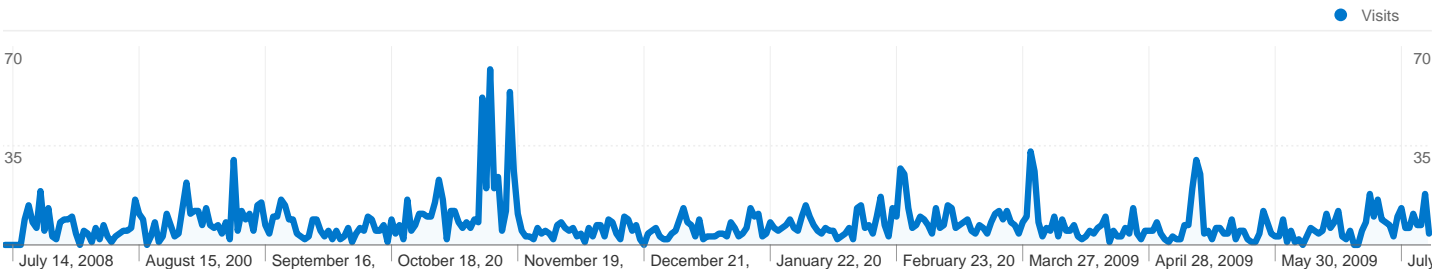

All traffic sources sent a total of 2,710 visits