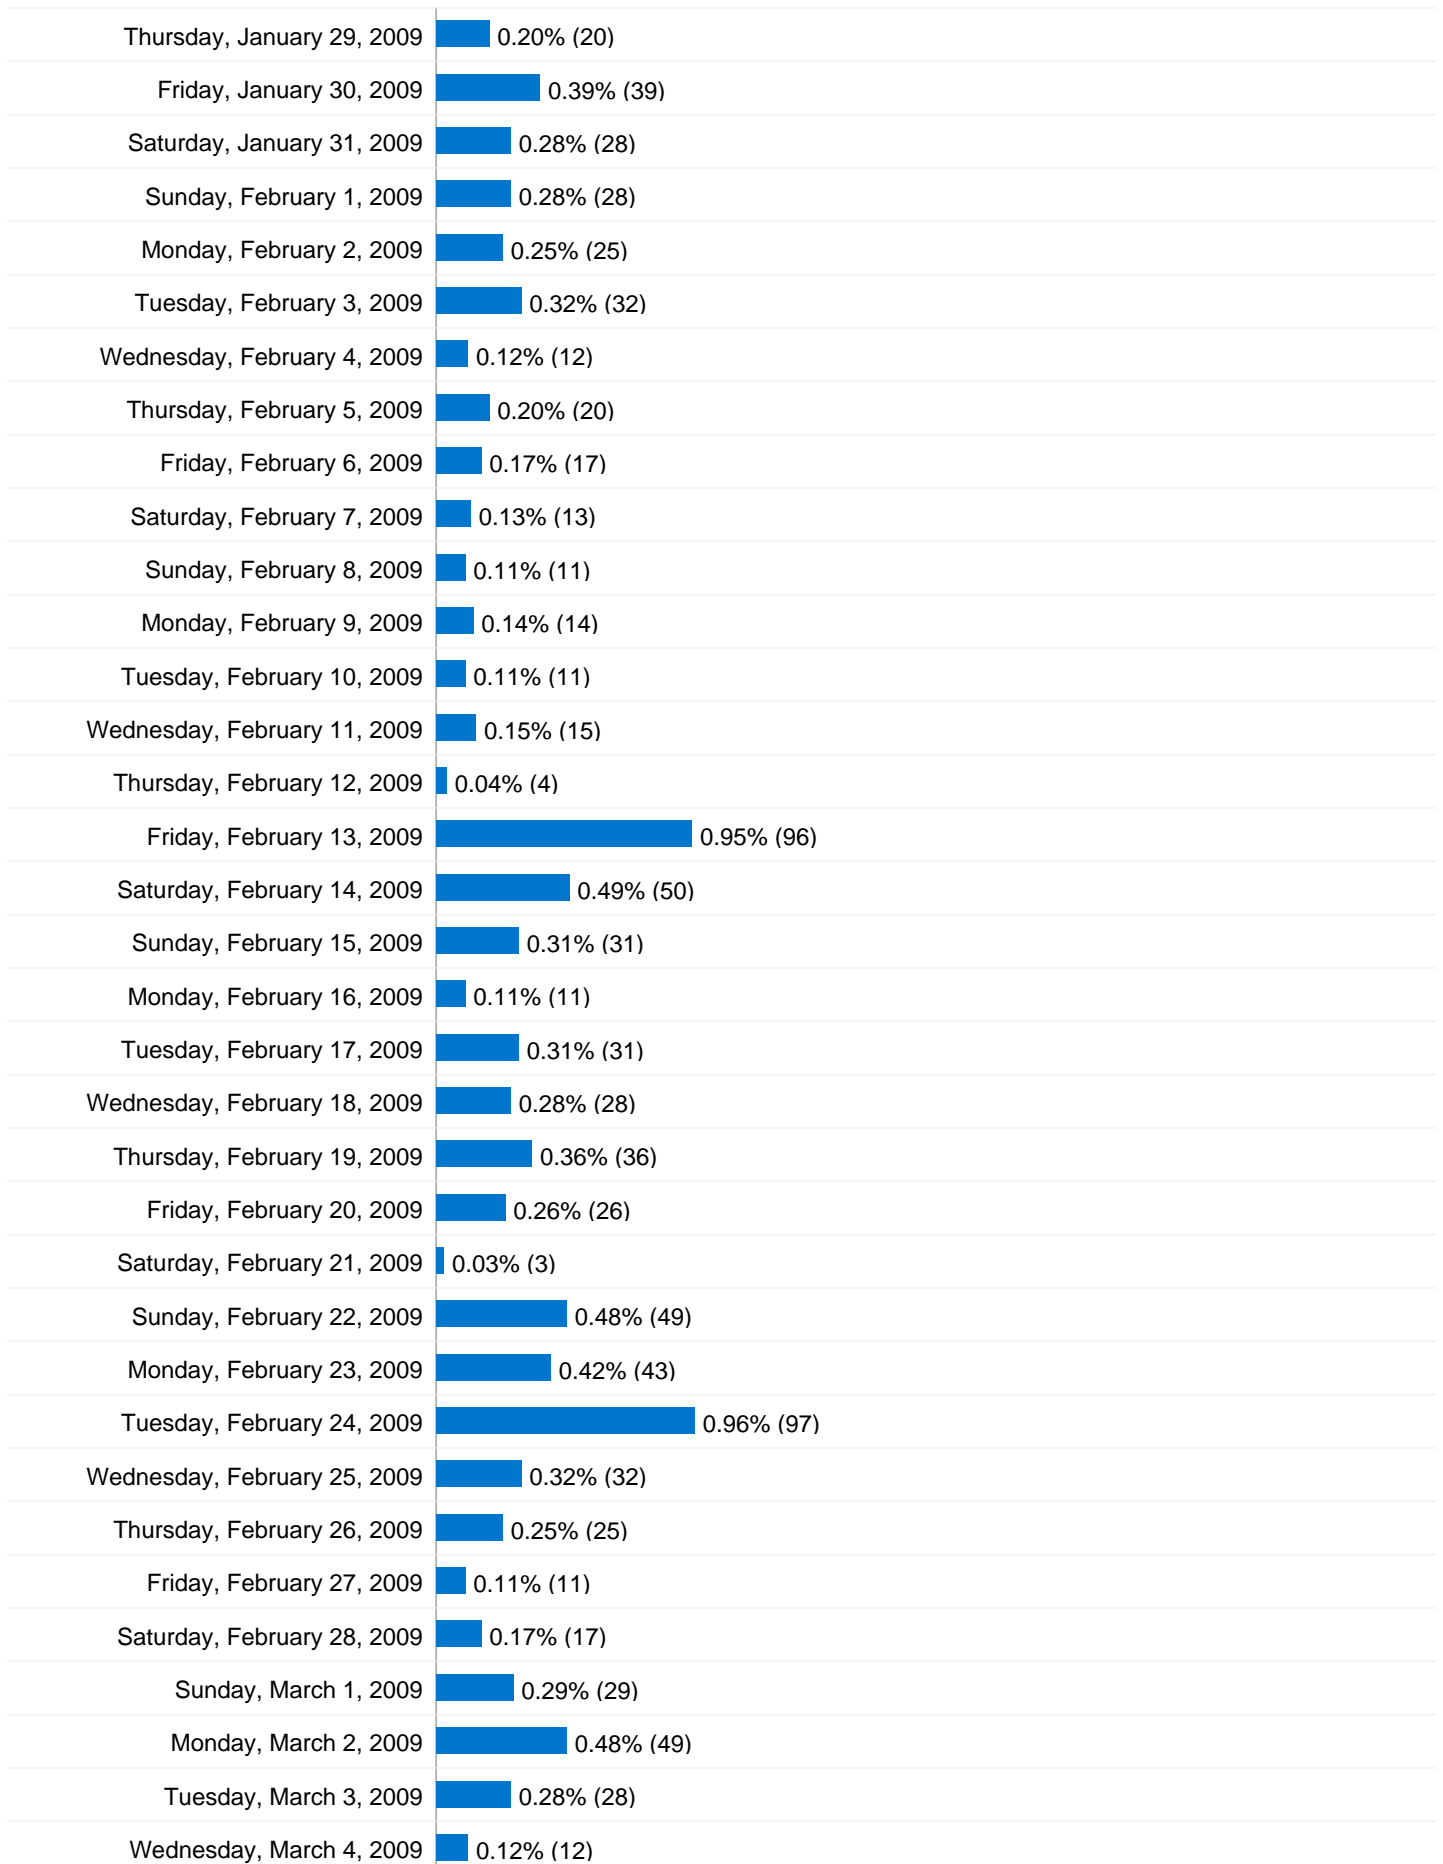

This user defined value sent 2,684 visits via 240 cities

Site Usage

Visits 2,684 % of Site Total: 99.04%	Pages/Visit 3.67 Site Avg: 3.74 (-1.88%)	Avg. Time on Site 00:03:37 Site Avg: 00:03:34 (1.28%)	% New Visits 42.32% Site Avg: 41.99% (0.79%)	Bounce Rate 34.17% Site Avg: 33.87% (0.86%)	
City	Visits	Pages/Visit	Avg. Time on Site	% New Visits	Bounce Rate
Sydney	1,837	3.86	00:04:10	32.72%	29.61%
Melbourne	136	4.24	00:03:44	52.94%	27.94%
Brisbane	97	4.74	00:03:56	49.48%	36.08%
Auckland	95	4.23	00:03:02	60.00%	40.00%
Lincolnshire	41	2.78	00:01:26	0.00%	9.76%
(not set)	30	2.80	00:02:03	43.33%	26.67%
North Shore	27	4.70	00:02:54	14.81%	18.52%
Perth	22	3.32	00:02:14	63.64%	45.45%
Hobart	21	4.24	00:03:04	66.67%	14.29%
Adelaide	19	2.37	00:05:05	68.42%	36.84%
1 - 10 of 240					

10,127 Pageviews

Saturday, July 12, 2008	0.00% (0)
Sunday, July 13, 2008	0.00% (0)
Monday, July 14, 2008	0.00% (0)
Tuesday, July 15, 2008	0.00% (0)
Wednesday, July 16, 2008	0.00% (0)
Thursday, July 17, 2008	0.41% (42)
Friday, July 18, 2008	0.62% (63)
Saturday, July 19, 2008	0.63% (64)
Sunday, July 20, 2008	0.39% (39)
Monday, July 21, 2008	1.26% (128)
Tuesday, July 22, 2008	0.21% (21)
Wednesday, July 23, 2008	0.35% (35)
Thursday, July 24, 2008	0.21% (21)
Friday, July 25, 2008	0.12% (12)
Saturday, July 26, 2008	0.60% (61)
Sunday, July 27, 2008	0.43% (44)
Monday, July 28, 2008	0.48% (49)
Tuesday, July 29, 2008	0.43% (44)
Wednesday, July 30, 2008	0.17% (17)
Thursday, July 31, 2008	0.00% (0)
Friday, August 1, 2008	0.36% (36)
Saturday, August 2, 2008	0.10% (10)
Sunday, August 3, 2008	0.12% (12)
Monday, August 4, 2008	0.20% (20)
Tuesday, August 5, 2008	0.02% (2)
Wednesday, August 6, 2008	0.35% (35)