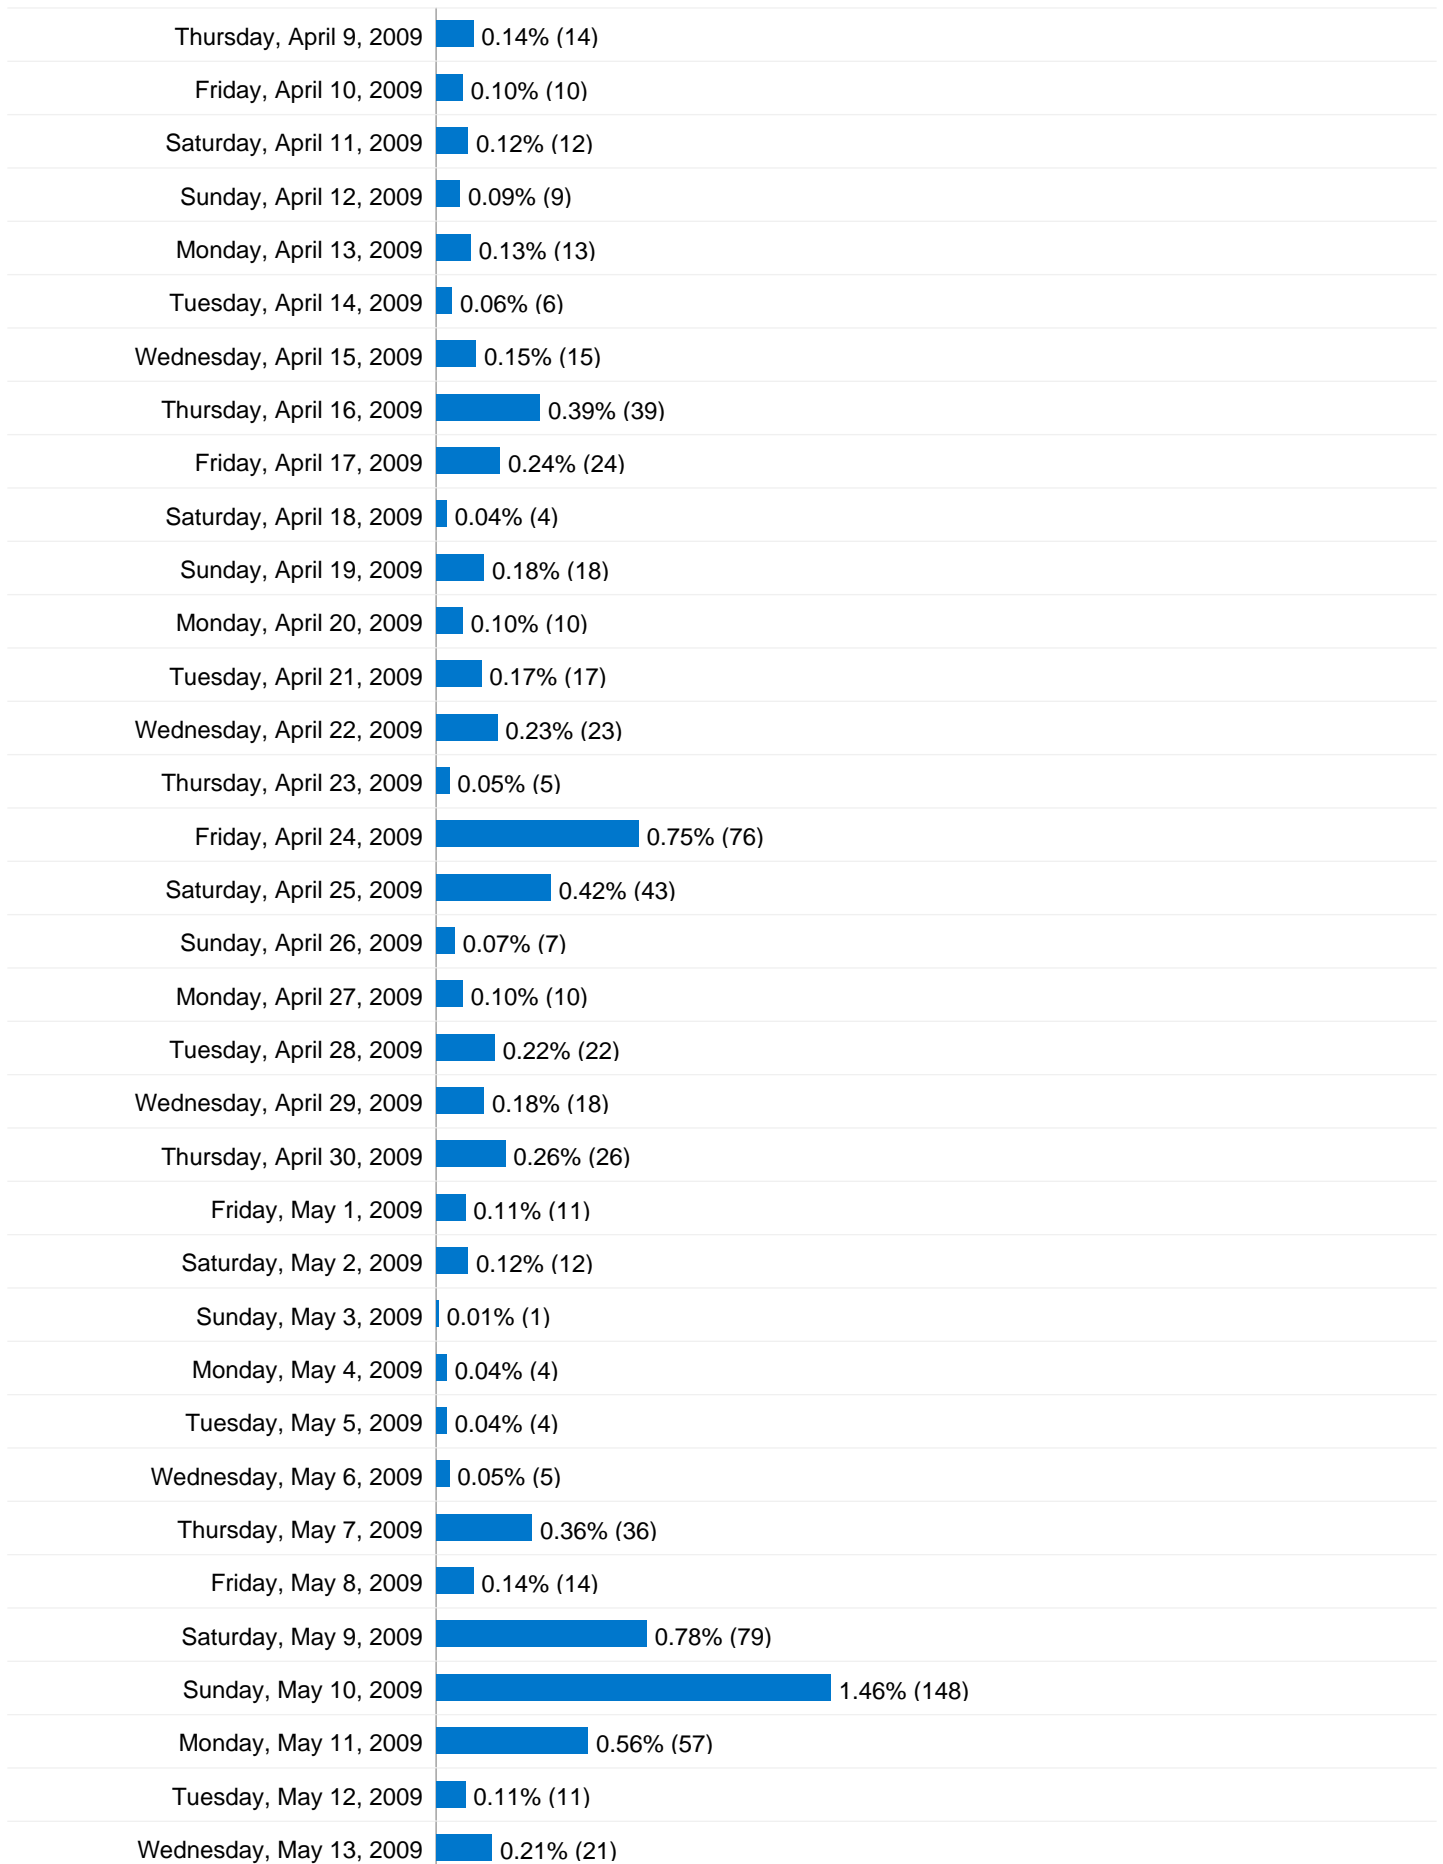

This user defined value sent 2,684 visits via 240 cities

Site Usage

Visits 2,684 % of Site Total: 99.04%	Pages/Visit 3.67 Site Avg: 3.74 (-1.88%)	Avg. Time on Site 00:03:37 Site Avg: 00:03:34 (1.28%)	% New Visits 42.32% Site Avg: 41.99% (0.79%)	Bounce Rate 34.17% Site Avg: 33.87% (0.86%)	
City	Visits	Pages/Visit	Avg. Time on Site	% New Visits	Bounce Rate
Sydney	1,837	3.86	00:04:10	32.72%	29.61%
Melbourne	136	4.24	00:03:44	52.94%	27.94%
Brisbane	97	4.74	00:03:56	49.48%	36.08%
Auckland	95	4.23	00:03:02	60.00%	40.00%
Lincolnshire	41	2.78	00:01:26	0.00%	9.76%
(not set)	30	2.80	00:02:03	43.33%	26.67%
North Shore	27	4.70	00:02:54	14.81%	18.52%
Perth	22	3.32	00:02:14	63.64%	45.45%
Hobart	21	4.24	00:03:04	66.67%	14.29%
Adelaide	19	2.37	00:05:05	68.42%	36.84%
1 - 10 of 240					

10,127 Pageviews

Saturday, July 12, 2008	0.00% (0)
Sunday, July 13, 2008	0.00% (0)
Monday, July 14, 2008	0.00% (0)
Tuesday, July 15, 2008	0.00% (0)
Wednesday, July 16, 2008	0.00% (0)
Thursday, July 17, 2008	0.41% (42)
Friday, July 18, 2008	0.62% (63)
Saturday, July 19, 2008	0.63% (64)
Sunday, July 20, 2008	0.39% (39)
Monday, July 21, 2008	1.26% (128)
Tuesday, July 22, 2008	0.21% (21)
Wednesday, July 23, 2008	0.35% (35)
Thursday, July 24, 2008	0.21% (21)
Friday, July 25, 2008	0.12% (12)
Saturday, July 26, 2008	0.60% (61)
Sunday, July 27, 2008	0.43% (44)
Monday, July 28, 2008	0.48% (49)
Tuesday, July 29, 2008	0.43% (44)
Wednesday, July 30, 2008	0.17% (17)
Thursday, July 31, 2008	0.00% (0)
Friday, August 1, 2008	0.36% (36)
Saturday, August 2, 2008	0.10% (10)
Sunday, August 3, 2008	0.12% (12)
Monday, August 4, 2008	0.20% (20)
Tuesday, August 5, 2008	0.02% (2)
Wednesday, August 6, 2008	0.35% (35)