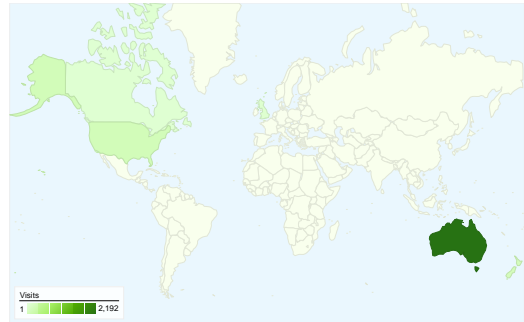

Site Usage

2,710 Visits

33.87% Bounce Rate

10,127 Pageviews

00:03:34 Avg. Time on Site

3.74 Pages/Visit

41.99% % New Visits

Visitors Overview

Visitors
1,145

Map Overlay world

Traffic Sources Overview

User Defined: (not set)

City	Visits	% visits
Sydney	1,837	68.44%
Melbourne	136	5.07%
Brisbane	97	3.61%
Auckland	95	3.54%
Lincolnshire	41	1.53%

Content Overview		
Pages	Pageviews	% Pageviews
/	4,345	43.18%
/photogallery	1,401	13.92%
/racing	737	7.32%
/contactus	620	6.16%
/cavblog	561	5.57%

2,710 visits came from 54 countries/territories

Site Usage

Country/Territory	Visits	Pages/Visit	Avg. Time on Site	% New Visits	Bounce Rate
Visits 2,710 % of Site Total: 100.00%	Pages/Visit 3.74 Site Avg: 3.74 (0.00%)	Avg. Time on Site 00:03:34 Site Avg: 00:03:34 (0.00%)	% New Visits 41.99% Site Avg: 41.99% (0.00%)	Bounce Rate 33.87% Site Avg: 33.87% (0.00%)	
Australia	2,192	4.00	00:04:02	35.99%	29.65%
United States	180	2.23	00:01:17	62.78%	48.89%
New Zealand	158	3.75	00:02:33	58.23%	40.51%
United Kingdom	27	2.52	00:00:41	81.48%	44.44%
Canada	16	2.81	00:00:48	81.25%	62.50%
Brazil	14	1.36	00:00:08	14.29%	92.86%
Singapore	13	1.92	00:01:10	38.46%	53.85%
Germany	12	1.08	00:00:16	100.00%	91.67%
France	8	1.75	00:00:20	100.00%	75.00%

Netherlands	6	1.67	00:01:31	100.00%	50.00%
					1 - 10 of 54

1,145 people visited this site

 **2,710** Visits

 **1,145** Absolute Unique Visitors

 **10,127** Pageviews

 **3.74** Average Pageviews

 **00:03:34** Time on Site