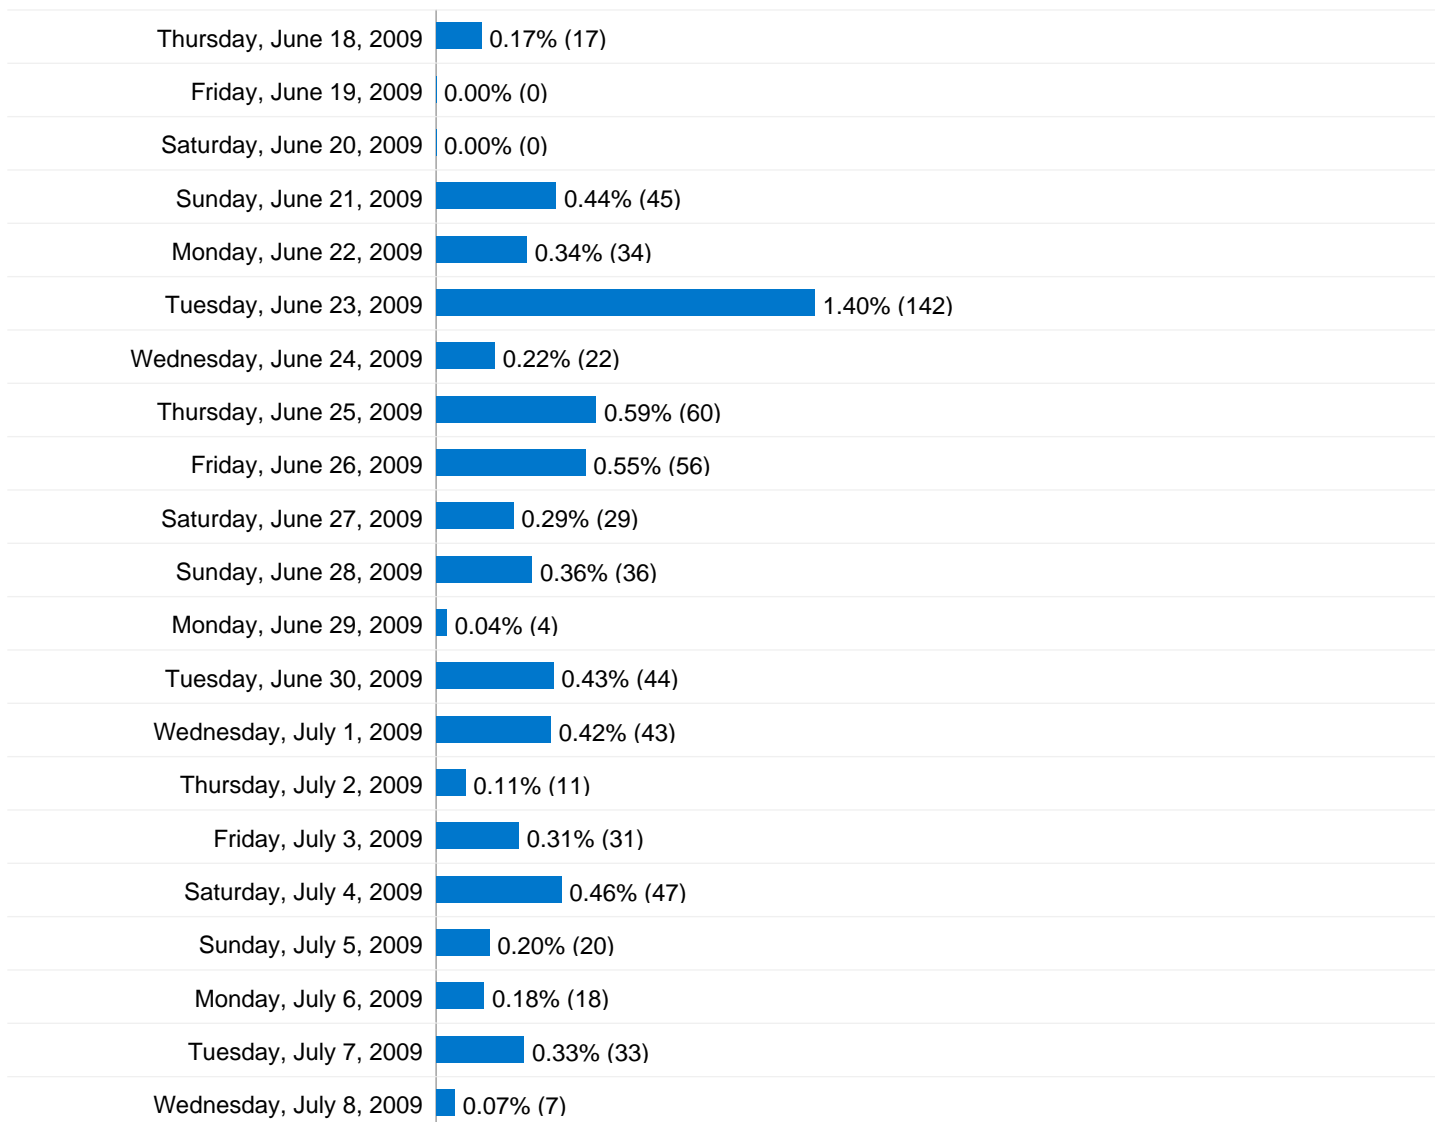

This user defined value sent 2,684 visits via 240 cities

Site Usage

Visits 2,684 % of Site Total: 99.04%	Pages/Visit 3.67 Site Avg: 3.74 (-1.88%)	Avg. Time on Site 00:03:37 Site Avg: 00:03:34 (1.28%)	% New Visits 42.32% Site Avg: 41.99% (0.79%)	Bounce Rate 34.17% Site Avg: 33.87% (0.86%)	
City	Visits	Pages/Visit	Avg. Time on Site	% New Visits	Bounce Rate
Sydney	1,837	3.86	00:04:10	32.72%	29.61%
Melbourne	136	4.24	00:03:44	52.94%	27.94%
Brisbane	97	4.74	00:03:56	49.48%	36.08%
Auckland	95	4.23	00:03:02	60.00%	40.00%
Lincolnshire	41	2.78	00:01:26	0.00%	9.76%
(not set)	30	2.80	00:02:03	43.33%	26.67%
North Shore	27	4.70	00:02:54	14.81%	18.52%
Perth	22	3.32	00:02:14	63.64%	45.45%
Hobart	21	4.24	00:03:04	66.67%	14.29%
Adelaide	19	2.37	00:05:05	68.42%	36.84%
1 - 10 of 240					

10,127 Pageviews

Saturday, July 12, 2008	0.00% (0)
Sunday, July 13, 2008	0.00% (0)
Monday, July 14, 2008	0.00% (0)
Tuesday, July 15, 2008	0.00% (0)
Wednesday, July 16, 2008	0.00% (0)
Thursday, July 17, 2008	0.41% (42)
Friday, July 18, 2008	0.62% (63)
Saturday, July 19, 2008	0.63% (64)
Sunday, July 20, 2008	0.39% (39)
Monday, July 21, 2008	1.26% (128)
Tuesday, July 22, 2008	0.21% (21)
Wednesday, July 23, 2008	0.35% (35)
Thursday, July 24, 2008	0.21% (21)
Friday, July 25, 2008	0.12% (12)
Saturday, July 26, 2008	0.60% (61)
Sunday, July 27, 2008	0.43% (44)
Monday, July 28, 2008	0.48% (49)
Tuesday, July 29, 2008	0.43% (44)
Wednesday, July 30, 2008	0.17% (17)
Thursday, July 31, 2008	0.00% (0)
Friday, August 1, 2008	0.36% (36)
Saturday, August 2, 2008	0.10% (10)
Sunday, August 3, 2008	0.12% (12)
Monday, August 4, 2008	0.20% (20)
Tuesday, August 5, 2008	0.02% (2)
Wednesday, August 6, 2008	0.35% (35)

Pages on this site were viewed a total of 10,127 times

 **10,127 Pageviews**

 **5,925 Unique Views**

 **33.87% Bounce Rate**

Top Content

Pages	Pageviews	% Pageviews
/	4,345	43.18%
/photogallery	1,401	13.92%
/racing	737	7.32%
/contactus	620	6.16%
/cavblog	561	5.57%