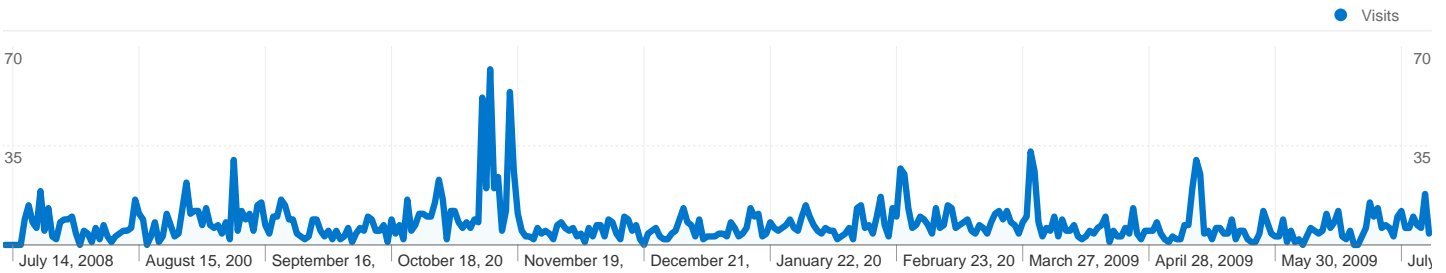

This user defined value sent 2,684 visits via 240 cities

Site Usage

Visits 2,684 % of Site Total: 99.04%	Pages/Visit 3.67 Site Avg: 3.74 (-1.88%)	Avg. Time on Site 00:03:37 Site Avg: 00:03:34 (1.28%)	% New Visits 42.32% Site Avg: 41.99% (0.79%)	Bounce Rate 34.17% Site Avg: 33.87% (0.86%)	
City	Visits	Pages/Visit	Avg. Time on Site	% New Visits	Bounce Rate
Sydney	1,837	3.86	00:04:10	32.72%	29.61%
Melbourne	136	4.24	00:03:44	52.94%	27.94%
Brisbane	97	4.74	00:03:56	49.48%	36.08%
Auckland	95	4.23	00:03:02	60.00%	40.00%
Lincolnshire	41	2.78	00:01:26	0.00%	9.76%
(not set)	30	2.80	00:02:03	43.33%	26.67%
North Shore	27	4.70	00:02:54	14.81%	18.52%
Perth	22	3.32	00:02:14	63.64%	45.45%
Hobart	21	4.24	00:03:04	66.67%	14.29%
Adelaide	19	2.37	00:05:05	68.42%	36.84%
1 - 10 of 240