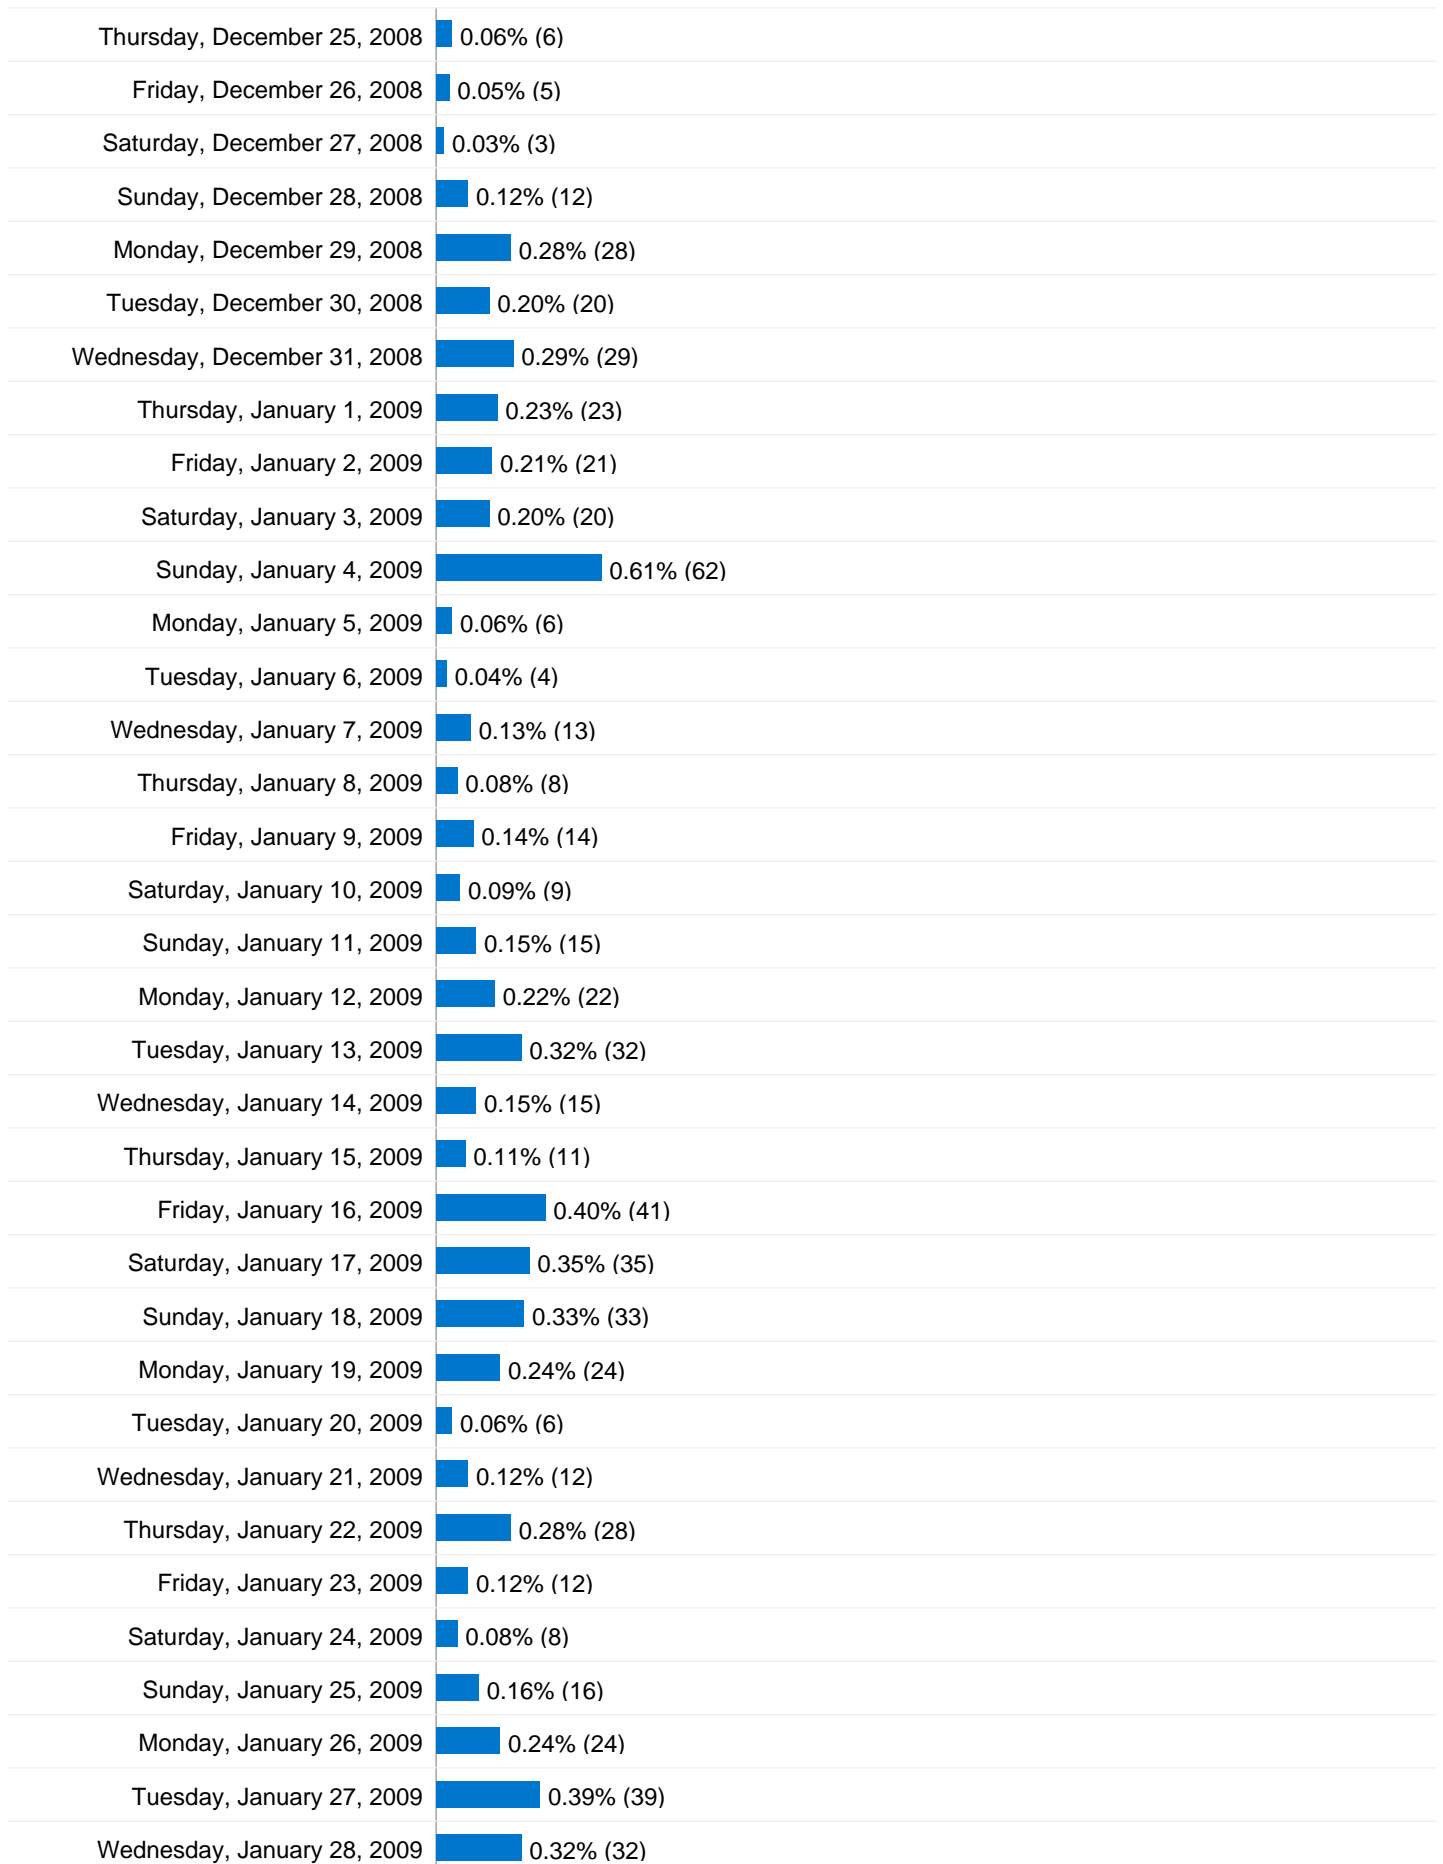

This user defined value sent 2,684 visits via 240 cities

Site Usage

Visits 2,684 % of Site Total: 99.04%	Pages/Visit 3.67 Site Avg: 3.74 (-1.88%)	Avg. Time on Site 00:03:37 Site Avg: 00:03:34 (1.28%)	% New Visits 42.32% Site Avg: 41.99% (0.79%)	Bounce Rate 34.17% Site Avg: 33.87% (0.86%)	
City	Visits	Pages/Visit	Avg. Time on Site	% New Visits	Bounce Rate
Sydney	1,837	3.86	00:04:10	32.72%	29.61%
Melbourne	136	4.24	00:03:44	52.94%	27.94%
Brisbane	97	4.74	00:03:56	49.48%	36.08%
Auckland	95	4.23	00:03:02	60.00%	40.00%
Lincolnshire	41	2.78	00:01:26	0.00%	9.76%
(not set)	30	2.80	00:02:03	43.33%	26.67%
North Shore	27	4.70	00:02:54	14.81%	18.52%
Perth	22	3.32	00:02:14	63.64%	45.45%
Hobart	21	4.24	00:03:04	66.67%	14.29%
Adelaide	19	2.37	00:05:05	68.42%	36.84%
1 - 10 of 240					

10,127 Pageviews

Saturday, July 12, 2008	0.00% (0)
Sunday, July 13, 2008	0.00% (0)
Monday, July 14, 2008	0.00% (0)
Tuesday, July 15, 2008	0.00% (0)
Wednesday, July 16, 2008	0.00% (0)
Thursday, July 17, 2008	0.41% (42)
Friday, July 18, 2008	0.62% (63)
Saturday, July 19, 2008	0.63% (64)
Sunday, July 20, 2008	0.39% (39)
Monday, July 21, 2008	1.26% (128)
Tuesday, July 22, 2008	0.21% (21)
Wednesday, July 23, 2008	0.35% (35)
Thursday, July 24, 2008	0.21% (21)
Friday, July 25, 2008	0.12% (12)
Saturday, July 26, 2008	0.60% (61)
Sunday, July 27, 2008	0.43% (44)
Monday, July 28, 2008	0.48% (49)
Tuesday, July 29, 2008	0.43% (44)
Wednesday, July 30, 2008	0.17% (17)
Thursday, July 31, 2008	0.00% (0)
Friday, August 1, 2008	0.36% (36)
Saturday, August 2, 2008	0.10% (10)
Sunday, August 3, 2008	0.12% (12)
Monday, August 4, 2008	0.20% (20)
Tuesday, August 5, 2008	0.02% (2)
Wednesday, August 6, 2008	0.35% (35)