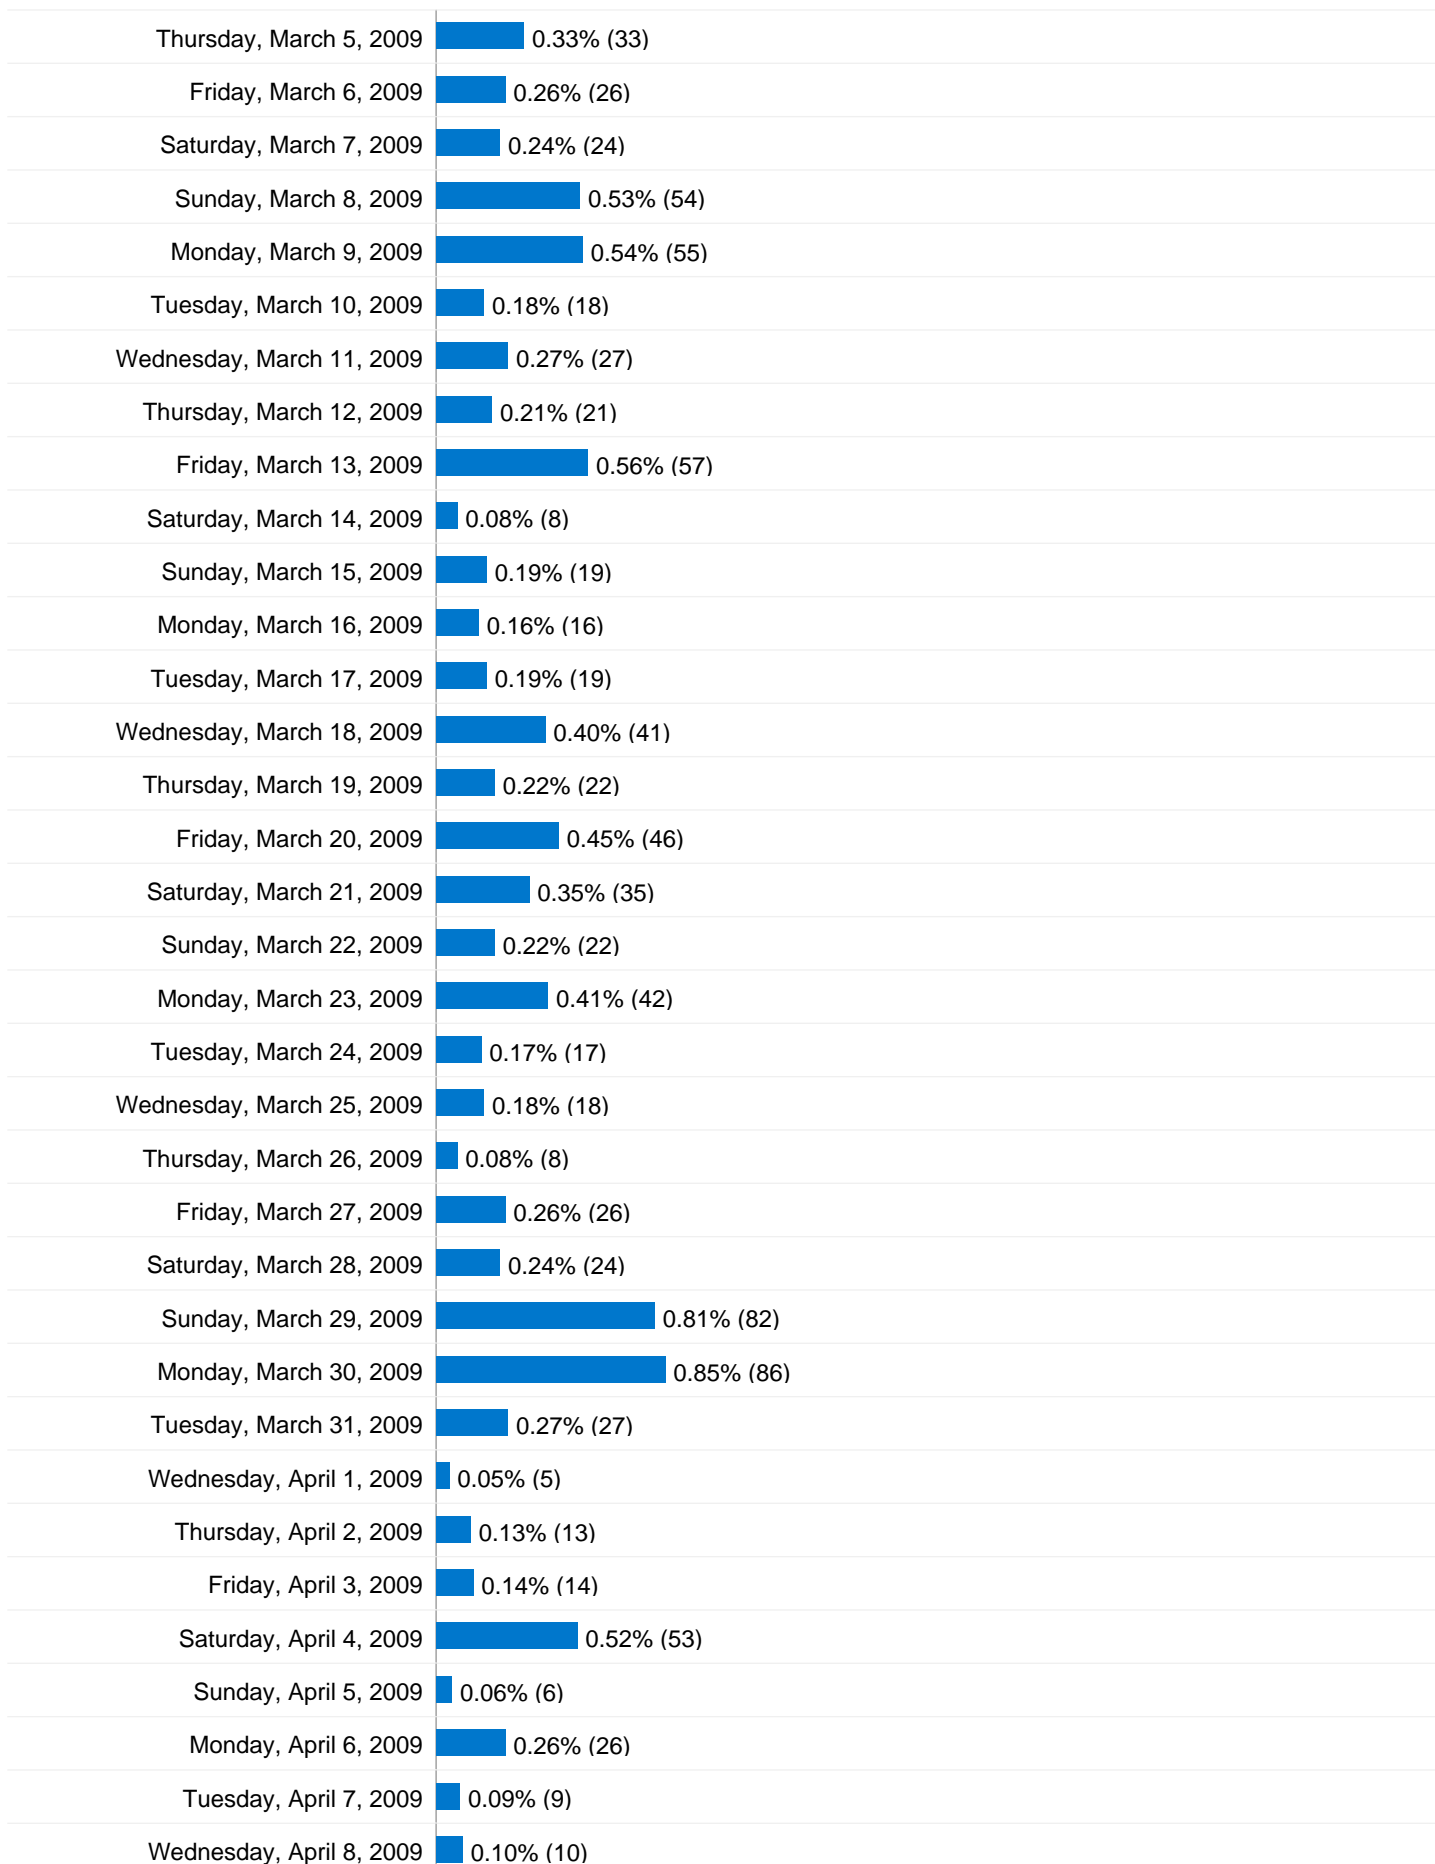

This user defined value sent 2,684 visits via 240 cities

Site Usage

Visits 2,684 % of Site Total: 99.04%	Pages/Visit 3.67 Site Avg: 3.74 (-1.88%)	Avg. Time on Site 00:03:37 Site Avg: 00:03:34 (1.28%)	% New Visits 42.32% Site Avg: 41.99% (0.79%)	Bounce Rate 34.17% Site Avg: 33.87% (0.86%)	
City	Visits	Pages/Visit	Avg. Time on Site	% New Visits	Bounce Rate
Sydney	1,837	3.86	00:04:10	32.72%	29.61%
Melbourne	136	4.24	00:03:44	52.94%	27.94%
Brisbane	97	4.74	00:03:56	49.48%	36.08%
Auckland	95	4.23	00:03:02	60.00%	40.00%
Lincolnshire	41	2.78	00:01:26	0.00%	9.76%
(not set)	30	2.80	00:02:03	43.33%	26.67%
North Shore	27	4.70	00:02:54	14.81%	18.52%
Perth	22	3.32	00:02:14	63.64%	45.45%
Hobart	21	4.24	00:03:04	66.67%	14.29%
Adelaide	19	2.37	00:05:05	68.42%	36.84%
1 - 10 of 240					

10,127 Pageviews

Saturday, July 12, 2008	0.00% (0)
Sunday, July 13, 2008	0.00% (0)
Monday, July 14, 2008	0.00% (0)
Tuesday, July 15, 2008	0.00% (0)
Wednesday, July 16, 2008	0.00% (0)
Thursday, July 17, 2008	0.41% (42)
Friday, July 18, 2008	0.62% (63)
Saturday, July 19, 2008	0.63% (64)
Sunday, July 20, 2008	0.39% (39)
Monday, July 21, 2008	1.26% (128)
Tuesday, July 22, 2008	0.21% (21)
Wednesday, July 23, 2008	0.35% (35)
Thursday, July 24, 2008	0.21% (21)
Friday, July 25, 2008	0.12% (12)
Saturday, July 26, 2008	0.60% (61)
Sunday, July 27, 2008	0.43% (44)
Monday, July 28, 2008	0.48% (49)
Tuesday, July 29, 2008	0.43% (44)
Wednesday, July 30, 2008	0.17% (17)
Thursday, July 31, 2008	0.00% (0)
Friday, August 1, 2008	0.36% (36)
Saturday, August 2, 2008	0.10% (10)
Sunday, August 3, 2008	0.12% (12)
Monday, August 4, 2008	0.20% (20)
Tuesday, August 5, 2008	0.02% (2)
Wednesday, August 6, 2008	0.35% (35)