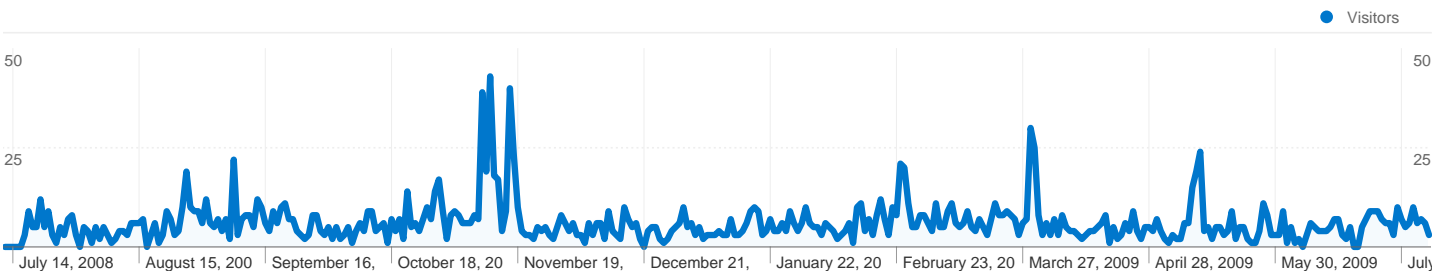

Site Usage

2,710 Visits

33.87% Bounce Rate

10,127 Pageviews

00:03:34 Avg. Time on Site

3.74 Pages/Visit

41.99% % New Visits

Visitors Overview

2,710 visits came from 54 countries/territories

Site Usage

Country/Territory	Visits	Pages/Visit	Avg. Time on Site	% New Visits	Bounce Rate
Visits 2,710 % of Site Total: 100.00%	Pages/Visit 3.74 Site Avg: 3.74 (0.00%)	Avg. Time on Site 00:03:34 Site Avg: 00:03:34 (0.00%)	% New Visits 41.99% Site Avg: 41.99% (0.00%)	Bounce Rate 33.87% Site Avg: 33.87% (0.00%)	
Australia	2,192	4.00	00:04:02	35.99%	29.65%
United States	180	2.23	00:01:17	62.78%	48.89%
New Zealand	158	3.75	00:02:33	58.23%	40.51%
United Kingdom	27	2.52	00:00:41	81.48%	44.44%
Canada	16	2.81	00:00:48	81.25%	62.50%
Brazil	14	1.36	00:00:08	14.29%	92.86%
Singapore	13	1.92	00:01:10	38.46%	53.85%
Germany	12	1.08	00:00:16	100.00%	91.67%
France	8	1.75	00:00:20	100.00%	75.00%

Netherlands	6	1.67	00:01:31	100.00%	50.00%
					1 - 10 of 54

1,145 people visited this site

 **2,710** Visits

 **1,145** Absolute Unique Visitors

 **10,127** Pageviews

 **3.74** Average Pageviews

 **00:03:34** Time on Site

Pages on this site were viewed a total of 10,127 times

 **10,127 Pageviews**

 **5,925 Unique Views**

 **33.87% Bounce Rate**

Top Content

Pages	Pageviews	% Pageviews
/	4,345	43.18%
/photogallery	1,401	13.92%
/racing	737	7.32%
/contactus	620	6.16%
/cavblog	561	5.57%