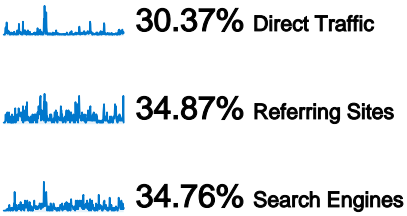

2,710 visits came from 54 countries/territories

Site Usage

Country/Territory	Visits	Pages/Visit	Avg. Time on Site	% New Visits	Bounce Rate
Visits 2,710 % of Site Total: 100.00%	Pages/Visit 3.74 Site Avg: 3.74 (0.00%)	Avg. Time on Site 00:03:34 Site Avg: 00:03:34 (0.00%)	% New Visits 41.99% Site Avg: 41.99% (0.00%)	Bounce Rate 33.87% Site Avg: 33.87% (0.00%)	
Australia	2,192	4.00	00:04:02	35.99%	29.65%
United States	180	2.23	00:01:17	62.78%	48.89%
New Zealand	158	3.75	00:02:33	58.23%	40.51%
United Kingdom	27	2.52	00:00:41	81.48%	44.44%
Canada	16	2.81	00:00:48	81.25%	62.50%
Brazil	14	1.36	00:00:08	14.29%	92.86%
Singapore	13	1.92	00:01:10	38.46%	53.85%
Germany	12	1.08	00:00:16	100.00%	91.67%
France	8	1.75	00:00:20	100.00%	75.00%

Netherlands	6	1.67	00:01:31	100.00%	50.00%
					1 - 10 of 54

1,145 people visited this site

 **2,710** Visits

 **1,145** Absolute Unique Visitors

 **10,127** Pageviews

 **3.74** Average Pageviews

 **00:03:34** Time on Site

 **33.87%** Bounce Rate

 **41.99%** New Visits

Technical Profile

Browser	Visits	% visits	Connection Speed	Visits	% visits
Internet Explorer	1,808	66.72%	Unknown	1,688	62.29%
Firefox	717	26.46%	DSL	452	16.68%
Safari	144	5.31%	Cable	397	14.65%
Chrome	22	0.81%	T1	102	3.76%
Opera	10	0.37%	Dialup	61	2.25%

All traffic sources sent a total of 2,710 visits

- Referring Sites**
945.00 (34.87%)
- Search Engines**
942.00 (34.76%)
- Direct Traffic**
823.00 (30.37%)

Top Traffic Sources

Sources	Visits	% visits	Keywords	Visits	% visits
google (organic)	903	33.22%	cavalier 28	254	26.85%
(direct) ((none))	823	30.28%	cavalier 28 association	148	15.64%
sasc.com.au (referral)	275	10.12%	cavalier 28 yacht	27	2.85%
en.wikipedia.org (referral)	252	9.27%	cavalier28	23	2.43%
pages.google.com (referral)	83	3.05%	learn to race sydney harbour	20	2.11%