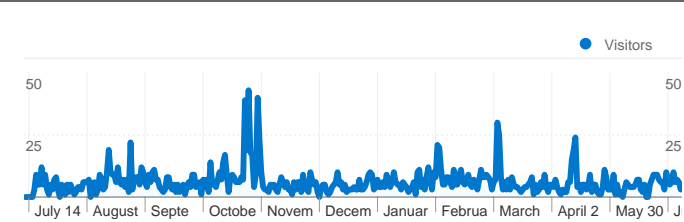

Site Usage

2,710 Visits

33.87% Bounce Rate

10,127 Pageviews

00:03:34 Avg. Time on Site

3.74 Pages/Visit

41.99% % New Visits

Visitors Overview

2,710 visits came from 54 countries/territories

Site Usage

Country/Territory	Visits	Pages/Visit	Avg. Time on Site	% New Visits	Bounce Rate
Visits 2,710 % of Site Total: 100.00%	Pages/Visit 3.74 Site Avg: 3.74 (0.00%)	Avg. Time on Site 00:03:34 Site Avg: 00:03:34 (0.00%)	% New Visits 41.99% Site Avg: 41.99% (0.00%)	Bounce Rate 33.87% Site Avg: 33.87% (0.00%)	
Australia	2,192	4.00	00:04:02	35.99%	29.65%
United States	180	2.23	00:01:17	62.78%	48.89%
New Zealand	158	3.75	00:02:33	58.23%	40.51%
United Kingdom	27	2.52	00:00:41	81.48%	44.44%
Canada	16	2.81	00:00:48	81.25%	62.50%
Brazil	14	1.36	00:00:08	14.29%	92.86%
Singapore	13	1.92	00:01:10	38.46%	53.85%
Germany	12	1.08	00:00:16	100.00%	91.67%
France	8	1.75	00:00:20	100.00%	75.00%

Netherlands	6	1.67	00:01:31	100.00%	50.00%
					1 - 10 of 54

1,145 people visited this site

 **2,710** Visits

 **1,145** Absolute Unique Visitors

 **10,127** Pageviews

 **3.74** Average Pageviews

 **00:03:34** Time on Site

Pages on this site were viewed a total of 10,127 times

 **10,127 Pageviews**

 **5,925 Unique Views**

 **33.87% Bounce Rate**

Top Content

Pages	Pageviews	% Pageviews
/	4,345	43.18%
/photogallery	1,401	13.92%
/racing	737	7.32%
/contactus	620	6.16%
/cavblog	561	5.57%