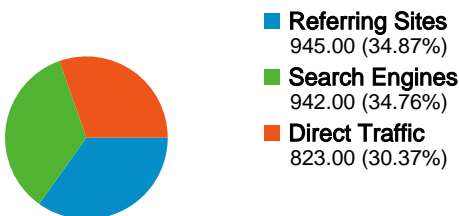

Traffic Sources Overview

User Defined: (not set)

City	Visits	% visits
Sydney	1,837	68.44%
Melbourne	136	5.07%
Brisbane	97	3.61%
Auckland	95	3.54%
Lincolnshire	41	1.53%