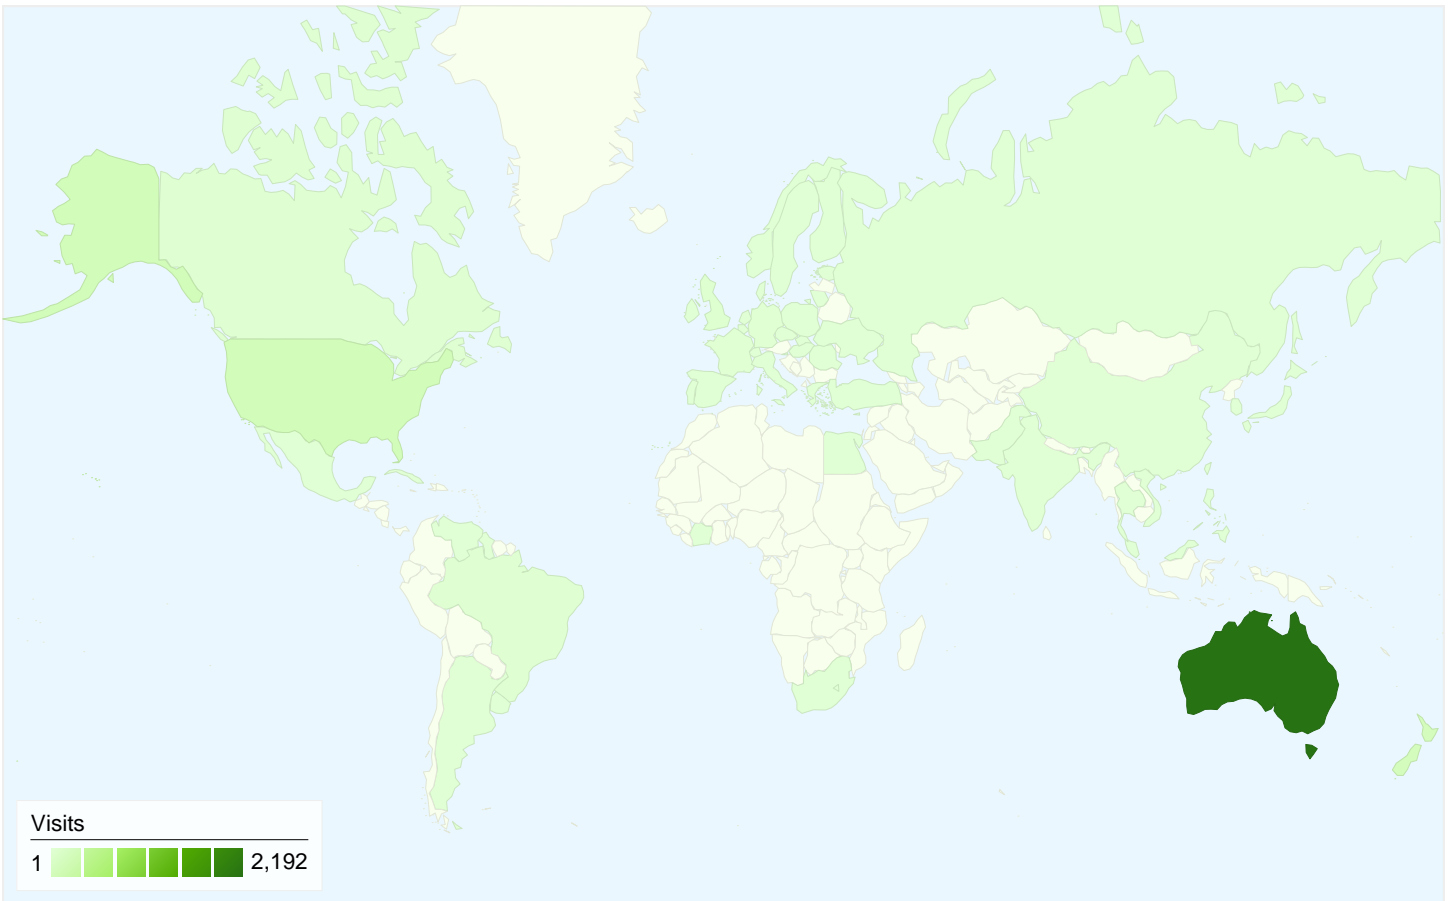

Visitors
1,145

Map Overlay world

Traffic Sources Overview

User Defined: (not set)

City	Visits	% visits
Sydney	1,837	68.44%
Melbourne	136	5.07%
Brisbane	97	3.61%
Auckland	95	3.54%
Lincolnshire	41	1.53%

Content Overview		
Pages	Pageviews	% Pageviews
/	4,345	43.18%
/photogallery	1,401	13.92%
/racing	737	7.32%
/contactus	620	6.16%
/cavblog	561	5.57%

2,710 visits came from 54 countries/territories

Site Usage

Country/Territory	Visits	Pages/Visit	Avg. Time on Site	% New Visits	Bounce Rate
Visits 2,710 % of Site Total: 100.00%	Pages/Visit 3.74 Site Avg: 3.74 (0.00%)	Avg. Time on Site 00:03:34 Site Avg: 00:03:34 (0.00%)	% New Visits 41.99% Site Avg: 41.99% (0.00%)	Bounce Rate 33.87% Site Avg: 33.87% (0.00%)	
Australia	2,192	4.00	00:04:02	35.99%	29.65%
United States	180	2.23	00:01:17	62.78%	48.89%
New Zealand	158	3.75	00:02:33	58.23%	40.51%
United Kingdom	27	2.52	00:00:41	81.48%	44.44%
Canada	16	2.81	00:00:48	81.25%	62.50%
Brazil	14	1.36	00:00:08	14.29%	92.86%
Singapore	13	1.92	00:01:10	38.46%	53.85%
Germany	12	1.08	00:00:16	100.00%	91.67%
France	8	1.75	00:00:20	100.00%	75.00%

Netherlands	6	1.67	00:01:31	100.00%	50.00%
					1 - 10 of 54

1,145 people visited this site

 **2,710** Visits

 **1,145** Absolute Unique Visitors

 **10,127** Pageviews

 **3.74** Average Pageviews

 **00:03:34** Time on Site