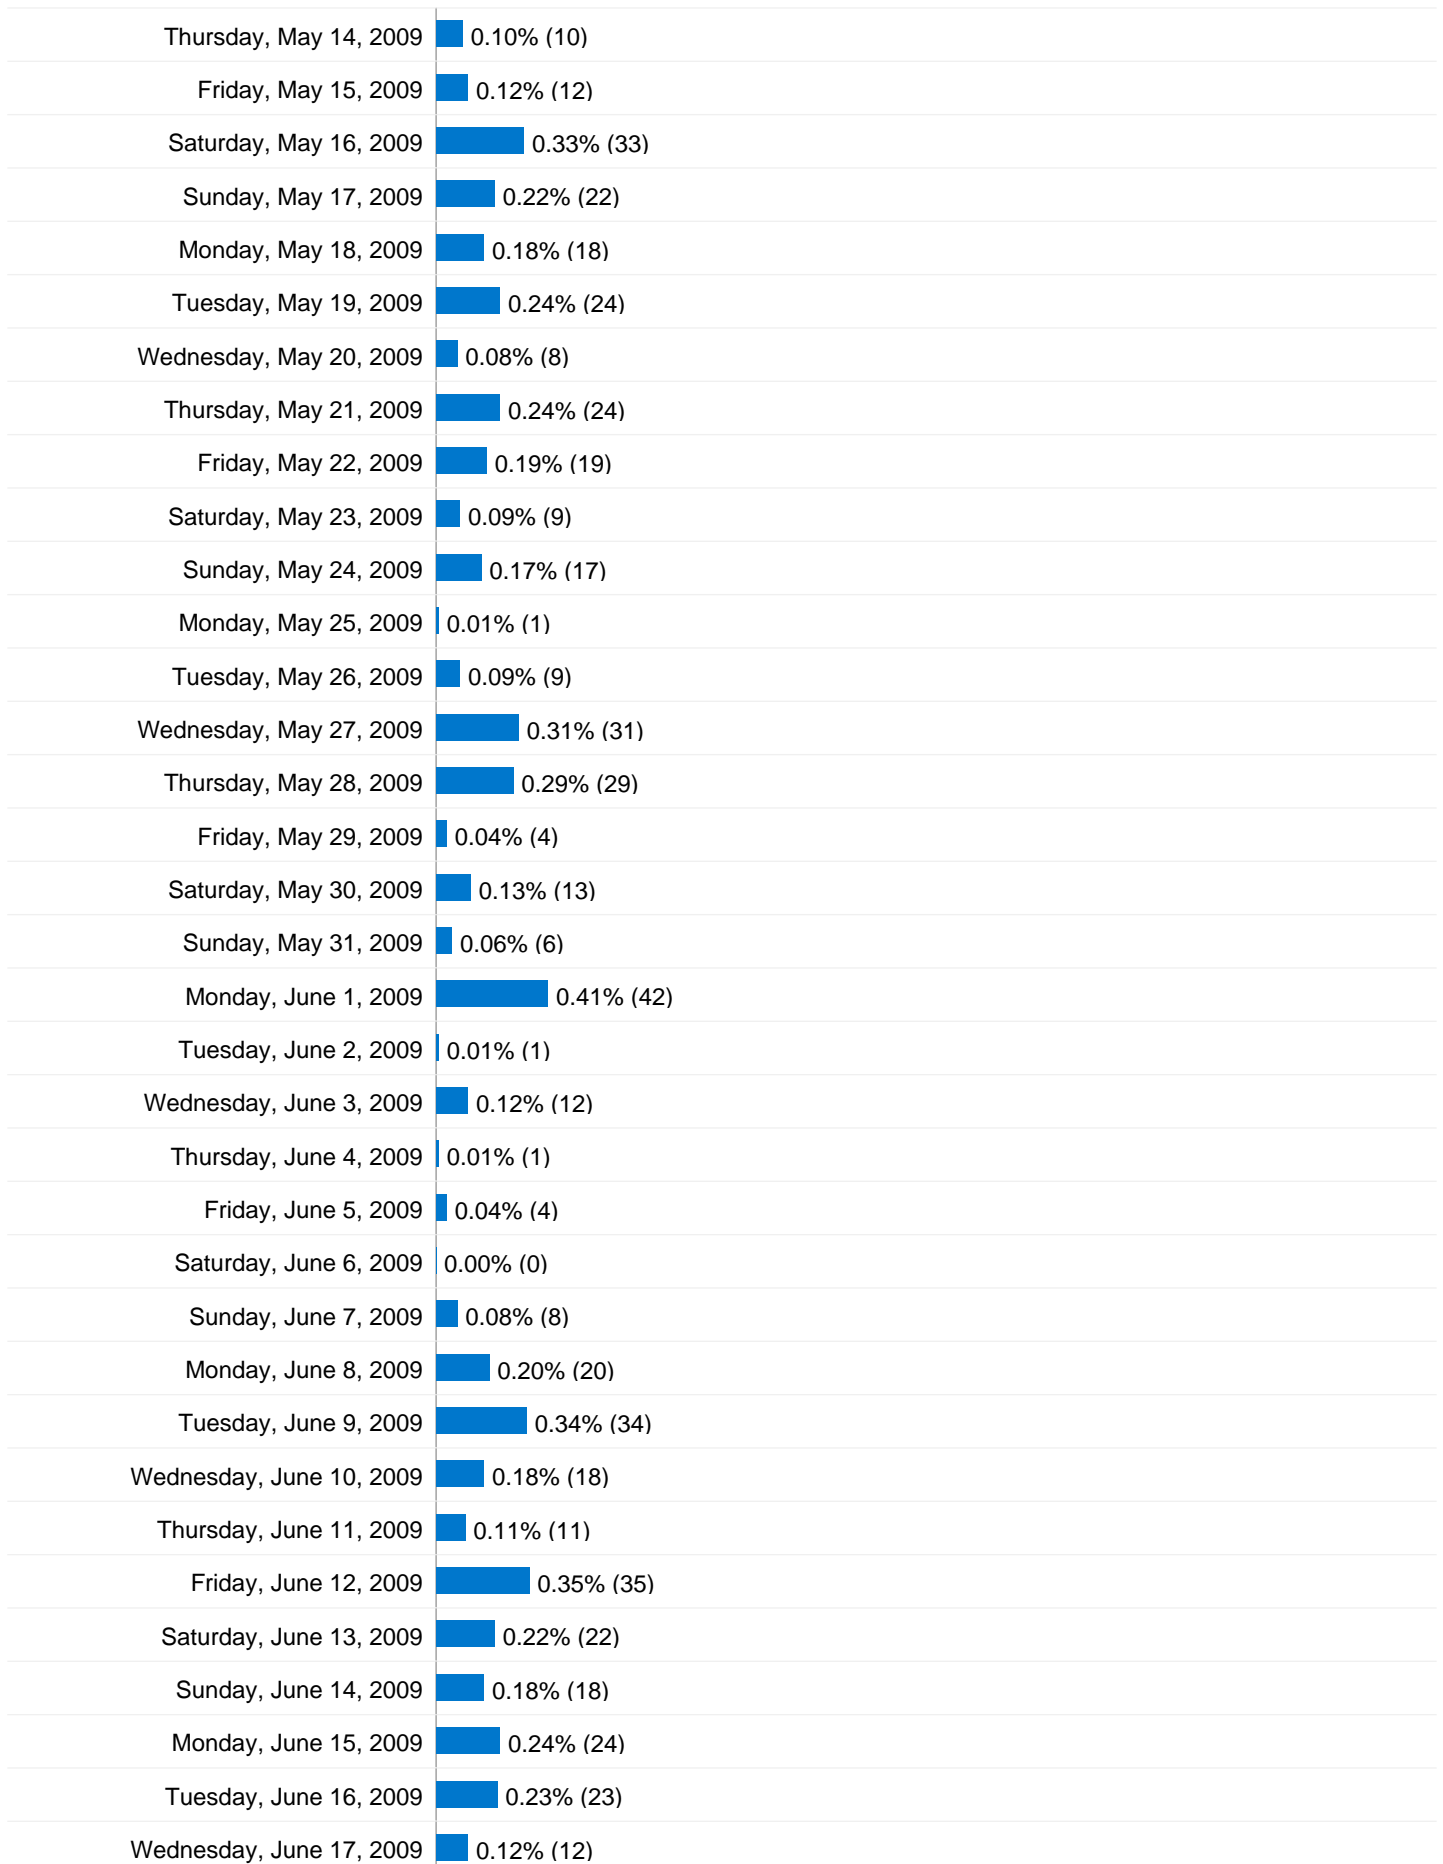

This user defined value sent 2,684 visits via 240 cities

Site Usage

Visits 2,684 % of Site Total: 99.04%	Pages/Visit 3.67 Site Avg: 3.74 (-1.88%)	Avg. Time on Site 00:03:37 Site Avg: 00:03:34 (1.28%)	% New Visits 42.32% Site Avg: 41.99% (0.79%)	Bounce Rate 34.17% Site Avg: 33.87% (0.86%)	
City	Visits	Pages/Visit	Avg. Time on Site	% New Visits	Bounce Rate
Sydney	1,837	3.86	00:04:10	32.72%	29.61%
Melbourne	136	4.24	00:03:44	52.94%	27.94%
Brisbane	97	4.74	00:03:56	49.48%	36.08%
Auckland	95	4.23	00:03:02	60.00%	40.00%
Lincolnshire	41	2.78	00:01:26	0.00%	9.76%
(not set)	30	2.80	00:02:03	43.33%	26.67%
North Shore	27	4.70	00:02:54	14.81%	18.52%
Perth	22	3.32	00:02:14	63.64%	45.45%
Hobart	21	4.24	00:03:04	66.67%	14.29%
Adelaide	19	2.37	00:05:05	68.42%	36.84%
1 - 10 of 240					

10,127 Pageviews

Saturday, July 12, 2008	0.00% (0)
Sunday, July 13, 2008	0.00% (0)
Monday, July 14, 2008	0.00% (0)
Tuesday, July 15, 2008	0.00% (0)
Wednesday, July 16, 2008	0.00% (0)
Thursday, July 17, 2008	0.41% (42)
Friday, July 18, 2008	0.62% (63)
Saturday, July 19, 2008	0.63% (64)
Sunday, July 20, 2008	0.39% (39)
Monday, July 21, 2008	1.26% (128)
Tuesday, July 22, 2008	0.21% (21)
Wednesday, July 23, 2008	0.35% (35)
Thursday, July 24, 2008	0.21% (21)
Friday, July 25, 2008	0.12% (12)
Saturday, July 26, 2008	0.60% (61)
Sunday, July 27, 2008	0.43% (44)
Monday, July 28, 2008	0.48% (49)
Tuesday, July 29, 2008	0.43% (44)
Wednesday, July 30, 2008	0.17% (17)
Thursday, July 31, 2008	0.00% (0)
Friday, August 1, 2008	0.36% (36)
Saturday, August 2, 2008	0.10% (10)
Sunday, August 3, 2008	0.12% (12)
Monday, August 4, 2008	0.20% (20)
Tuesday, August 5, 2008	0.02% (2)
Wednesday, August 6, 2008	0.35% (35)