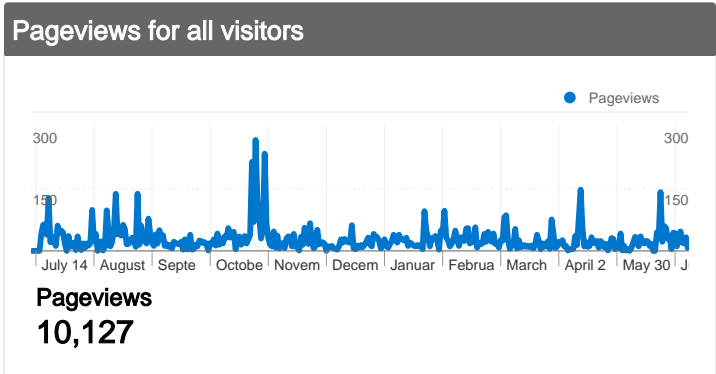

Site Usage

2,710 Visits

33.87% Bounce Rate

10,127 Pageviews

00:03:34 Avg. Time on Site

3.74 Pages/Visit

41.99% % New Visits

Visitors Overview

2,710 visits came from 54 countries/territories

Site Usage

Country/Territory	Visits	Pages/Visit	Avg. Time on Site	% New Visits	Bounce Rate
Visits 2,710 % of Site Total: 100.00%	Pages/Visit 3.74 Site Avg: 3.74 (0.00%)	Avg. Time on Site 00:03:34 Site Avg: 00:03:34 (0.00%)	% New Visits 41.99% Site Avg: 41.99% (0.00%)	Bounce Rate 33.87% Site Avg: 33.87% (0.00%)	
Australia	2,192	4.00	00:04:02	35.99%	29.65%
United States	180	2.23	00:01:17	62.78%	48.89%
New Zealand	158	3.75	00:02:33	58.23%	40.51%
United Kingdom	27	2.52	00:00:41	81.48%	44.44%
Canada	16	2.81	00:00:48	81.25%	62.50%
Brazil	14	1.36	00:00:08	14.29%	92.86%
Singapore	13	1.92	00:01:10	38.46%	53.85%
Germany	12	1.08	00:00:16	100.00%	91.67%
France	8	1.75	00:00:20	100.00%	75.00%

Netherlands	6	1.67	00:01:31	100.00%	50.00%
					1 - 10 of 54

1,145 people visited this site

 **2,710** Visits

 **1,145** Absolute Unique Visitors

 **10,127** Pageviews

 **3.74** Average Pageviews

 **00:03:34** Time on Site

Pages on this site were viewed a total of 10,127 times

 **10,127 Pageviews**

 **5,925 Unique Views**

 **33.87% Bounce Rate**

Top Content

Pages	Pageviews	% Pageviews
/	4,345	43.18%
/photogallery	1,401	13.92%
/racing	737	7.32%
/contactus	620	6.16%
/cavblog	561	5.57%