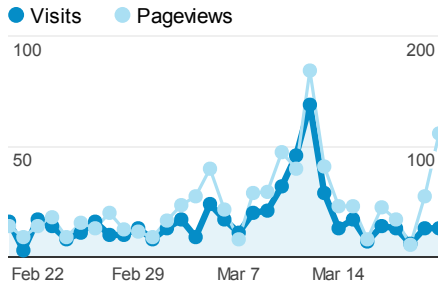

### Visits

### Table

Country/Territory	Visits	Bounce Rate
Australia	412	44.90%
New Zealand	33	66.67%
United States	29	62.07%
Ukraine	8	100.00%
United Kingdom	7	57.14%
Singapore	5	20.00%
Germany	4	25.00%
China	3	33.33%
Spain	3	100.00%
Malta	3	0.00%

### Visits by Country

- **77.73% Australia**  
412 Visits
- **6.22% New Zealand**  
33 Visits
- **5.47% United States**  
29 Visits
- **1.50% Ukraine**  
8 Visits
- **1.32% United Kingdom**  
7 Visits
- **7.76% Other**  
41 Visits